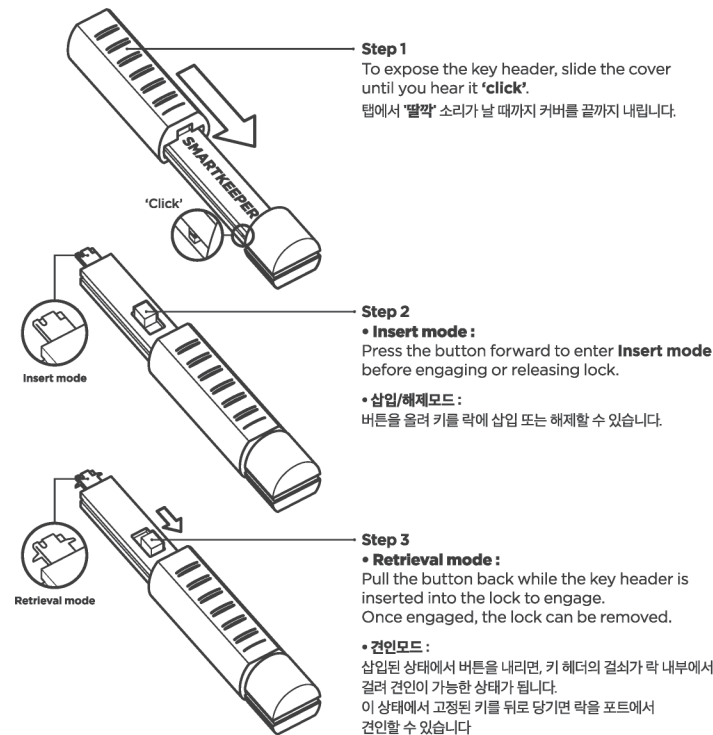

Compatible products with Lock Key Basic

⚠ Precautions

- Make sure the key is carefully and fully engaged before removing lock.
- When sliding the cover, be careful not to pinch your hand.
- Please note that keys and locks are matched by color.

- 키는 삽입 방향이 있습니다. 방향에 유의하여 끝까지 삽입해 주세요.
- 키의 측면을 잡고 커버를 내려, 키헤더에 손이 다치지 않도록 유의하세요.
- 포트락 | 케이블락 제품 해제시에는 동일한 색상의 키가 필요합니다.

SMARTKEEPER ESSENTIAL Product Line Up

Lock Key Basic	베이직 키	Lock Key Mini	미니용 키
○ USB Port Lock	USB 포트락	○ USB-B Port Lock	USB-B 포트락
○ USB Cable Lock	USB 케이블락	○ USB-C Port Lock	USB-C 포트락
○ Smart Data Blocker	USB 충전철펜더락	○ Mini USB-B Port Lock	Mini USB-B 포트락
○ Lockable Flash Drive	USB 메모리락	○ Micro USB-B Port Lock	Micro USB-B 포트락
○ Keyboard/Mouse Lock	키보드/마우스락	○ Display Port Lock	Display 포트락
○ RJ45 Port Lock	랜포트락	○ Mini Display Port Lock	Mini Display 포트락
○ LAN Cable Lock	랜케이블락	○ CF Port Lock	CF 포트락
○ Serial Port Lock	시리얼 포트락	○ SD Port Lock	SD 포트락
○ DVI Port Lock	DVI 포트락	○ RJ11 Port Lock	RJ11 포트락
○ Parallel Port Lock	패러럴 포트락		
○ Network Module Lock	네트워크 모듈락		
No key required	키 불필요 제품	Lock Key	락키
○ USB Closing Lock	USB 폐쇄락	■ Lock Key Basic	베이직 키
○ PC Lock Combination	PC락(다이얼)	■ Lock Key Mini	미니용 키
○ Laptop Lock Combination	노트북락(다이얼)		

SMARTKEEPER
ESSENTIAL

www.smartkeeperworld.com/essential
Made in Korea