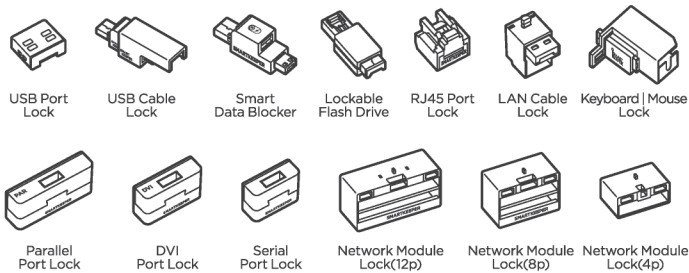

Compatible products with Lock Key Basic

⚠ Precautions

- Make sure the key is carefully and fully engaged before removing lock.
- When sliding the cover, be careful not to pinch your hand.
- Please note that keys and locks are matched by color.

- 키는 삽입 방향이 있습니다. 방향에 유의하여 끝까지 삽입해 주세요.
- 키의 측면을 잡고 커버를 내려, 키헤더에 손이 다치지 않도록 유의하세요.
- 포트락 | 케이블락 제품 해제시에는 동일한 색상의 키가 필요합니다.

SMARTKEEPER ESSENTIAL Product Line Up

Lock Key Basic	베이직 키	Lock Key Mini	미니용 키
○ USB Port Lock	USB 포트락	○ USB-B Port Lock	USB-B 포트락
○ USB Cable Lock	USB 케이블락	○ USB-C Port Lock	USB-C 포트락
○ Smart Data Blocker	USB 충전철펜더락	○ Mini USB-B Port Lock	Mini USB-B 포트락
○ Lockable Flash Drive	USB 메모리락	○ Micro USB-B Port Lock	Micro USB-B 포트락
○ Keyboard/Mouse Lock	키보드/마우스락	○ Display Port Lock	Display 포트락
○ RJ45 Port Lock	랜포트락	○ Mini Display Port Lock	Mini Display 포트락
○ LAN Cable Lock	랜케이블락	○ CF Port Lock	CF 포트락
○ Serial Port Lock	시리얼 포트락	○ SD Port Lock	SD 포트락
○ DVI Port Lock	DVI 포트락	○ RJ11 Port Lock	RJ11 포트락
○ Parallel Port Lock	패러럴 포트락		
○ Network Module Lock	네트워크 모듈락		
No key required	키 불필요 제품	Lock Key	락키
○ USB Closing Lock	USB 폐쇄락	■ Lock Key Basic	베이직 키
○ PC Lock Combination	PC락(다이얼)	■ Lock Key Mini	미니용 키
○ Laptop Lock Combination	노트북락(다이얼)		

SMARTKEEPER
ESSENTIAL

www.smartkeeperworld.com/essential
Made in Korea