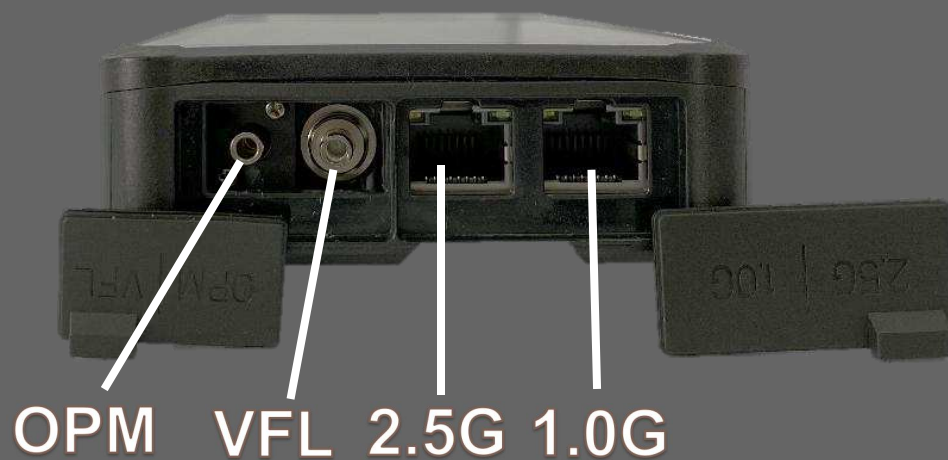

DIREKTRONIK

5G PDA S357

Android 12 OS

1G/2.5G Port

160M bandwidth WIFI 6

Bar code

New 5G PDA S357 Android 12 OS, basic on functions of 1G/10G power meter, VFL, IPTV emulation, it also supports WiFi6, GPS, Camera, 1G and 2.5G dual Lan port network solution.

Gigabit Speed Test

Can realized **2000 mbps** through and WIFI and wired test

Support 1.0 and 2.5 G Port

Main Function

VFL Function

- Stable Red Light
- Help to check the continuity of line
- 5MW

Optical power meter

- Support 800nm~1700nm
- High Accuracy, Up to 0.1db
- 10G Power Meter Optional
- 850/1300/1310/1490/1550/1577nm test optional

IPTV Emulation

- Support HDMI HD
- Support VGA/720P/1080/4k TV Emulation
- Help troubleshoot TV problem

Network Test

- PING, TRACERT, IFCONFIG
- PPPoE, LAN

Specifications

ITEMS	S357
Operating System	Android 12
Communication	5G
CPU	8 CORE 2.7GHz
Internal Storage	RAM 4GB、ROM 64GB
External Interface	2×1Gbps port (or 1Gbps port + 2.5G port), 1 port for power meter, 1 port for VFL, USB Type-C port(OTG), HDMI.
Bluetooth	Support 5.2
WIFI	Support WIFI 802.11a/b/g/n/ac/ax, 2.4G/5G dual-band. Support 2*2MIMO, up to 4*4 MIMO (optional). Support 160M bandwidth.
Display Screen	6 inch, 2160*1080 TFT
Camera	Front- facing: 8 million pixels; Rear- facing: 16 million pixels
Li-battery	3.7V 6000mah
Stay-by Time	The standby current is less than 10mA and can be kept in standby for more than 720 hours.
GPS	YES
Size	170*76*21mm
Weight	450g