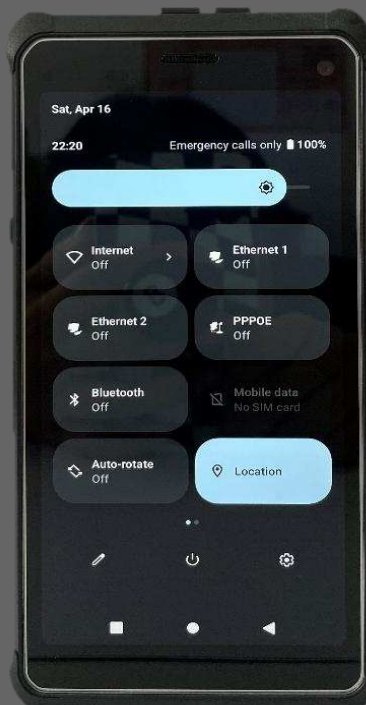

DIREKTRONIK

5G PDA S357

Android 12 OS

1G/2.5G Port

160M bandwidth WIFI 6

Bar code

New 5G PDA S357 Android 12 OS, basic on functions of 1G/10G power meter, VFL, IPTV emulation, it also supports WiFi6, GPS, Camera, 1G and 2.5G dual Lan port network solution.

Gigabit Speed Test

Can realized **2000 mbps** through and WIFI and wired test

Support 1.0 and 2.5 G Port

Main Function

VFL Function

- Stable Red Light
- Help to check the continuity of line
- 5MW

Optical power meter

- Support 800nm~1700nm
- High Accuracy, Up to 0.1db
- 10G Power Meter Optional
- 850/1300/1310/1490/1550/1577nm test optional

IPTV Emulation

- Support HDMI HD
- Support VGA/720P/1080/4k TV Emulation
- Help troubleshoot TV problem

Network Test

- PING, TRACERT, IFCONFIG
- PPPoE, LAN

Specifications

ITEMS	S357
Operating System	Android 12
Communication	5G
CPU	8 CORE 2.7GHz
Internal Storage	RAM 4GB、ROM 64GB
External Interface	2×1Gbps port (or 1Gbps port + 2.5G port), 1 port for power meter, 1 port for VFL, USB Type-C port(OTG), HDMI.
Bluetooth	Support 5.2
WIFI	Support WIFI 802.11a/b/g/n/ac/ax, 2.4G/5G dual-band. Support 2*2MIMO, up to 4*4 MIMO (optional). Support 160M bandwidth.
Display Screen	6 inch, 2160*1080 TFT
Camera	Front- facing: 8 million pixels; Rear- facing: 16 million pixels
Li-battery	3.7V 6000mah
Stay-by Time	The standby current is less than 10mA and can be kept in standby for more than 720 hours.
GPS	YES
Size	170*76*21mm
Weight	450g