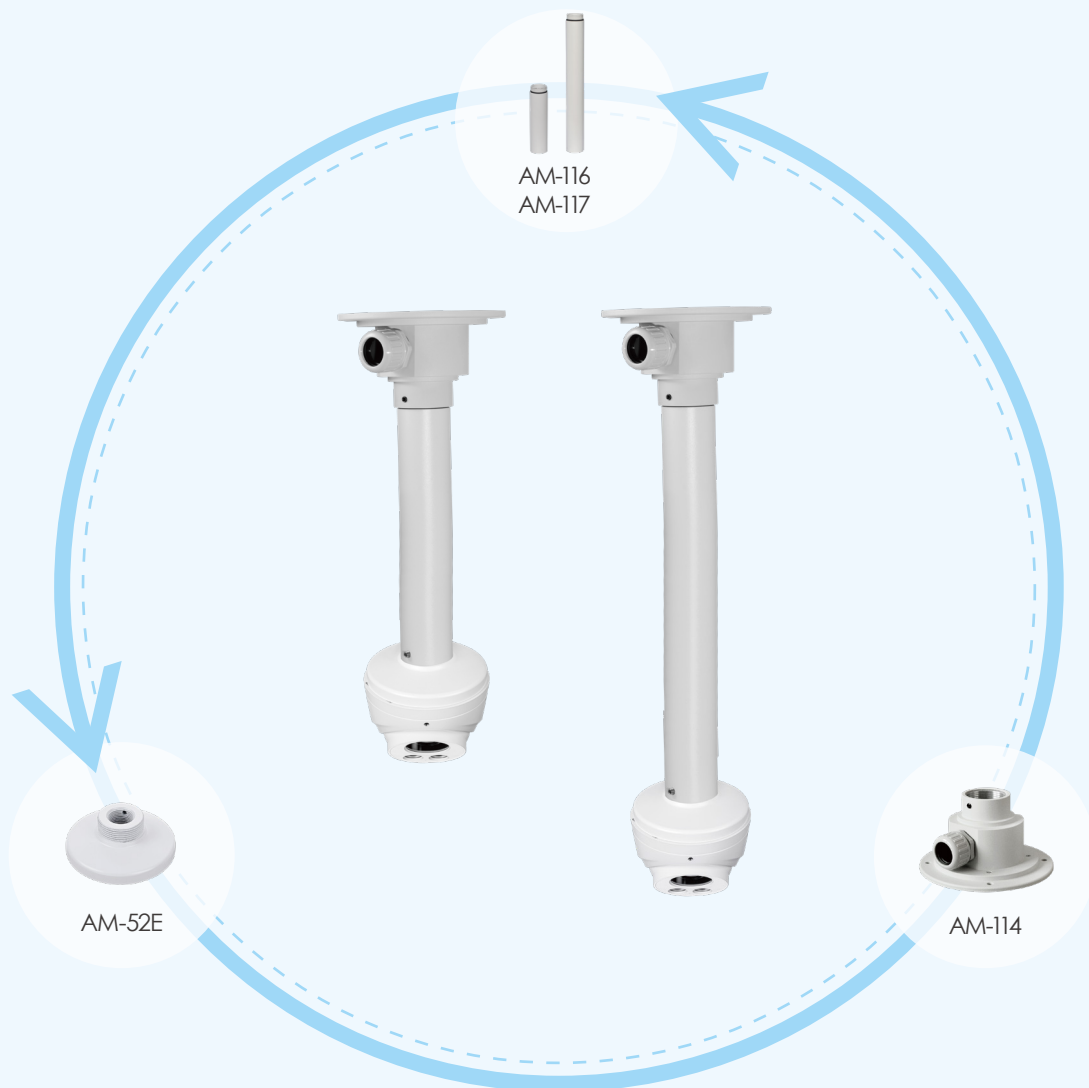

IT9388-HT

Outdoor Fixed Dome Camera

Accessories

L-Shape
Wall Mount

Pendant Mount

Ceiling Mount

Wall Mount

Corner Mount

Pole Mount

Adaptor Plate

IT9388-HT

Outdoor Fixed Dome Camera

Ceiling Mount

Item	Number	Description
AM-71B	1	Outdoor Conduit Box (IP66)

IT9388-HT

Outdoor Fixed Dome Camera

Pendant Mount

Item	Number	Description
AM-114	1	Pendant Head (Outdoor)
AM-116	1	Pendant Pipe (20 cm) (1-1/2" PS11)
AM-117	1	Pendant Pipe (40 cm) (1-1/2" PS11)
AM-52E	1	Mounting Adapter for Outdoor Dome (3/4" NPT Female Connector & 1-1/2" PS11 Male Connector)

* AM-116 and AM-117 Pendant Pipes can be connected together to extend length of pendant mount as required by installation.

IT9388-HT

Outdoor Fixed Dome Camera

L-Shape Wall Mount

AM-21A

Item	Number	Description
AM-21A	1	L-shape Bracket