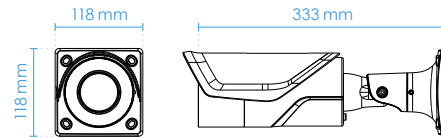

Technical Specifications

Warranty	36 months
System Requirements	
Operating System	Microsoft Windows 8/7
Web Browser	Mozilla Firefox 7~43 (streaming only) Internet Explorer 10/11
Other Players	VLC: 1.1.11 or above Quicktime: 7 or above
Included Accessories	
Others	Junction box(AM-719), sunshield, waterproof connectors, quick installation guide, warranty card, alignment sticker, desiccant bags

Dimensions

w/o Junction Box