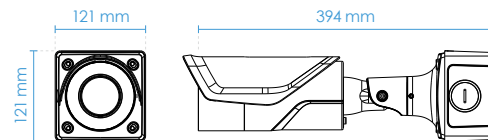

w/ Junction Box

Compatible Accessories

Mounting Kits