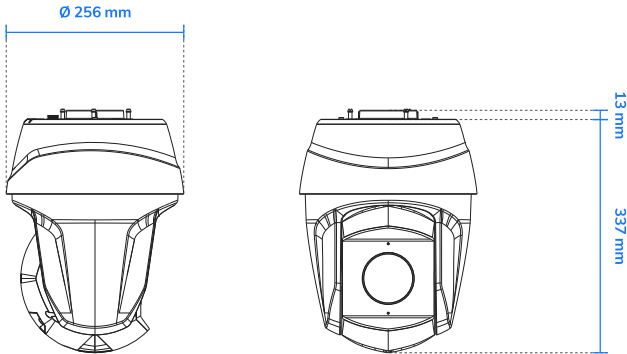

Dimensions