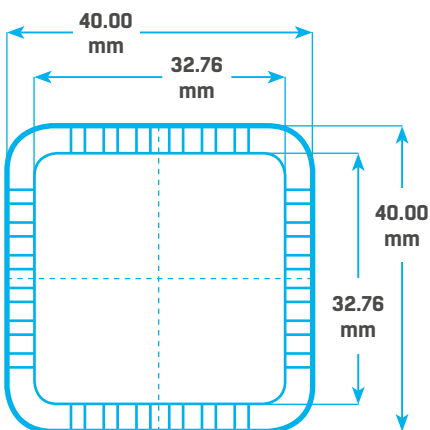

Applications and usage

These sensors can be used in many areas. In addition to monitoring in households, commercial buildings, and school buildings, it will also help you in various measurement and regulation projects.