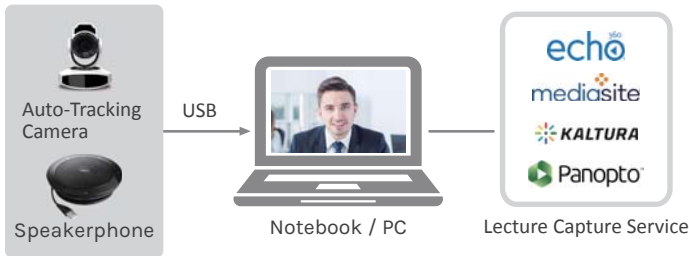

Professional Video Quality for Conference Rooms

AREC CI-T25H Auto-Tracking PTZ Camera, with 270 degree rotation, a 60 degree tilt range and 5x zoom, makes pro-quality Full HD 1080p video in a wide range of shooting conditions.

Services and Applications

Compatible with Popular Web Conferencing Applications

AREC CI-T25H works seamlessly with all major video conferencing software through a plug-and-play USB connection. Coming with a USB Speakerphone, it's easy to get your collaborative meeting with crystal-clear voice ensures everyone is heard.

Compatible with Lecture Capture Service

Via USB and IP transmission, AREC CI-T25H is compatible with various lecture capture platform, providing high-quality video for lecture recordings.

Supporting Live Streaming Service

Via RTMP, AREC CI-T25H can stream live video to all popular CDNs, such as Youtube, Facebook, Twitch, and Ustream.

Product Appearance & Connectors

CI-T25H

CI-T25H Interface

- A** RS-232 port for auto tracking
- B** Ethernet RJ-45
- C** HDMI output
- D** USB 3.0 output
- E** Power (DC 12V)