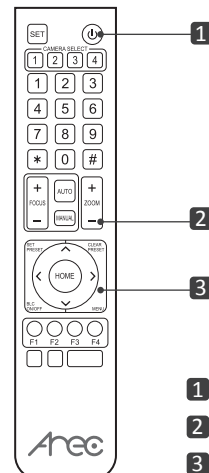

Via RTMP, AREC CI-T25H can stream live video to all popular CDNs, such as Youtube, Facebook, Twitch, and Ustream.

Product Appearance & Connectors

CI-T25H

CI-T25H Interface

- A** RS-232 port for auto tracking
- B** Ethernet RJ-45
- C** HDMI output
- D** USB 3.0 output
- E** Power (DC 12V)

AM-600

- 1** Ø3.5 audio input jack
(workable with AREC Media Station)
- 2** Power / tracking on-off
- 3** Microphone pairing / mute
(workable with AREC Media Station)
- 4** Power (Micro USB port)

Remote Controller

- 1** Power on-off
- 2** Zoom in/ Zoom out
- 3** Camera direction control

Auto-Tracking Technology	AREC's motion-sensitive and smooth tracking technology
Auto-Tracking Range	3~7m, auto-zoom, auto-focus
Image Sensor	1/2.8" progressive CMOS
Max. Resolution	1920x1080 @ 60fps (IP Streaming) 1920x1080 @ 60fps (HDMI/USB 3.0)
Optical Lens	5x optical zoom
Pan/Tilt Rotation	-135°~+135°, -30°~+30°
Minimum Illumination	0.5 lux @ F1.8
Focal Length	3.1 - 15.5mm
Iris	F1.8 (wide) / F2.8 (tele)
View Angle	83.7° (wide) / 20° (tele)
Video Compression	H.264
White Balance	Auto / Manual / One Push
Image Setting	BLC / WDR / 2D & 3D noise reduction
Video Output Port	HDMI + USB 3.0 + IP (RJ-45)
Control Port	RS-232
Control Protocol	VISCA/Pelco-D/Pelco-P
Network Protocol	RTSP, RTMP, ONVIF
Network Interface	RJ-45, 100Mbps Ethernet
Dimension (L x W x H)	126.7 x 151.2 x 179.5 mm
Weight	1.45kg
Positioner	AM-600
Control Buttons	Power/ Tracking On-Off, Microphone Pairing/ Mute
Tracking Effective Distance	Working Distance 3~7m
Microphone Effective Range	12m radius (only with AREC Media Stations)
Power Supply	Built-in rechargeable lithium battery
Power Input	Micro-USB
Power Consumption	4 hours, after fully charged
Dimension (L x W x H)	82 x 40 x 18 mm
Weight	70g