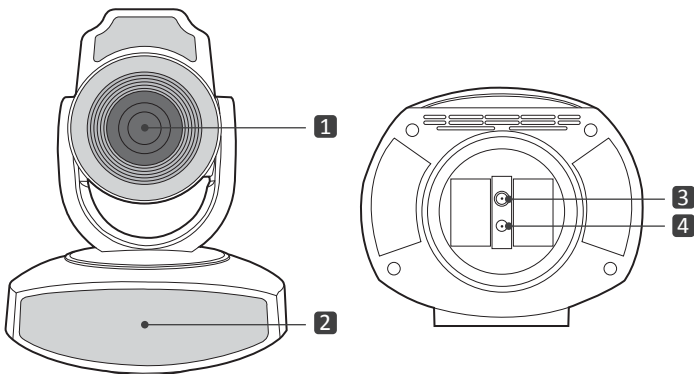

Services and Applications

Compatible with Popular Web Conferencing Applications

AREC CI-T25H works seamlessly with all major video conferencing software through a plug-and-play USB connection. Coming with a USB Speakerphone, it's easy to get your collaborative meeting with crystal-clear voice ensures everyone is heard.

Compatible with Lecture Capture Service

Via USB and IP transmission, AREC CI-T25H is compatible with various lecture capture platform, providing high-quality video for lecture recordings.

Supporting Live Streaming Service

Via RTMP, AREC CI-T25H can stream live video to all popular CDNs, such as Youtube, Facebook, Twitch, and Ustream.

Product Appearance & Connectors

CI-T25H

CI-T25H Interface

- **A** RS-232 port for auto tracking
- **B** Ethernet RJ-45
- **C** HDMI output
- **D** USB 3.0 output
- **E** Power (DC 12V)

AM-600

- **1** Ø3.5 audio input jack
  (workable with AREC Media Station)
- **2** Power / tracking on-off
- **3** Microphone pairing / mute
  (workable with AREC Media Station)
- **4** Power (Micro USB port)

Remote Controller

- **1** Power on-off
- **2** Zoom in/ Zoom out
- **3** Camera direction control