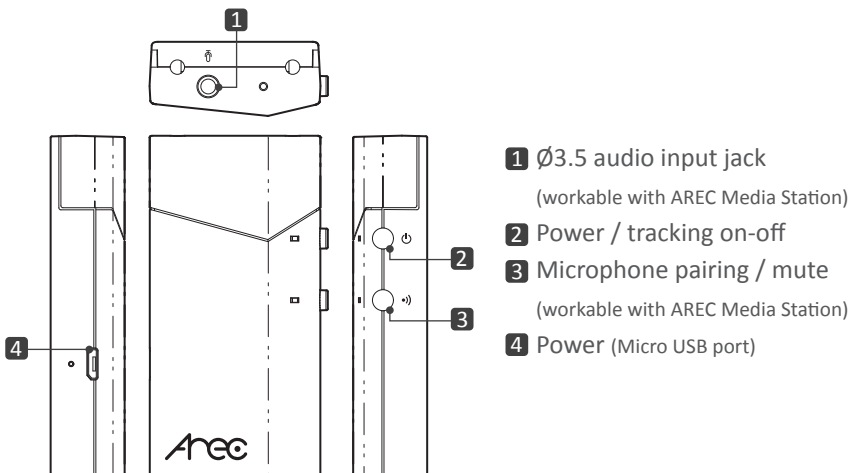

Via RTMP, AREC CI-T25H can stream live video to all popular CDNs, such as Youtube, Facebook, Twitch, and Ustream.

Product Appearance & Connectors

CI-T25H

CI-T25H Interface

- A** RS-232 port for auto tracking
- B** Ethernet RJ-45
- C** HDMI output
- D** USB 3.0 output
- E** Power (DC 12V)

AM-600

- 1** Ø3.5 audio input jack
(workable with AREC Media Station)
- 2** Power / tracking on-off
- 3** Microphone pairing / mute
(workable with AREC Media Station)
- 4** Power (Micro USB port)

Remote Controller

- 1** Power on-off
- 2** Zoom in/ Zoom out
- 3** Camera direction control

Auto-Tracking Technology	AREC's motion-sensitive and smooth tracking technology
Auto-Tracking Range	3~7m, auto-zoom, auto-focus
Image Sensor	1/2.8" progressive CMOS
Max. Resolution	1920x1080 @ 60fps (IP Streaming) 1920x1080 @ 60fps (HDMI/USB 3.0)
Optical Lens	5x optical zoom
Pan/Tilt Rotation	-135°~+135°, -30°~+30°
Minimum Illumination	0.5 lux @ F1.8
Focal Length	3.1 - 15.5mm
Iris	F1.8 (wide) / F2.8 (tele)
View Angle	83.7° (wide) / 20° (tele)
Video Compression	H.264
White Balance	Auto / Manual / One Push
Image Setting	BLC / WDR / 2D & 3D noise reduction
Video Output Port	HDMI + USB 3.0 + IP (RJ-45)
Control Port	RS-232
Control Protocol	VISCA/Pelco-D/Pelco-P
Network Protocol	RTSP, RTMP, ONVIF
Network Interface	RJ-45, 100Mbps Ethernet
Dimension (L x W x H)	126.7 x 151.2 x 179.5 mm
Weight	1.45kg
Positioner	AM-600
Control Buttons	Power/ Tracking On-Off, Microphone Pairing/ Mute
Tracking Effective Distance	Working Distance 3~7m
Microphone Effective Range	12m radius (only with AREC Media Stations)
Power Supply	Built-in rechargeable lithium battery
Power Input	Micro-USB
Power Consumption	4 hours, after fully charged
Dimension (L x W x H)	82 x 40 x 18 mm
Weight	70g