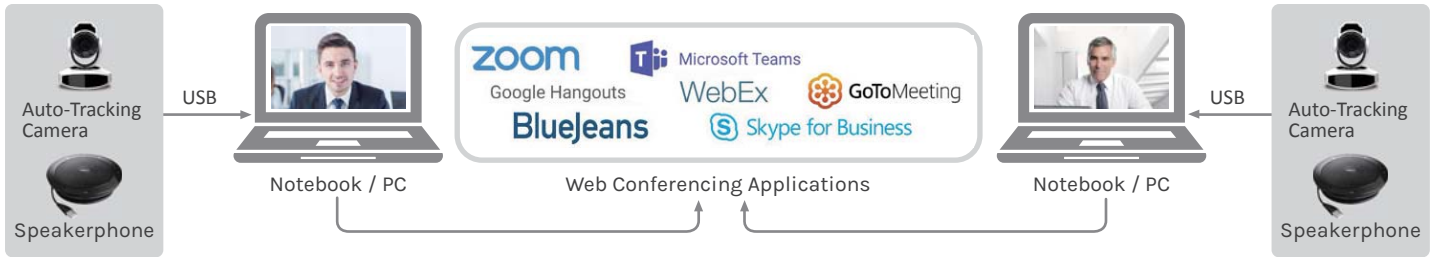

Professional Video Quality for Conference Rooms

AREC CI-T25H Auto-Tracking PTZ Camera, with 270 degree rotation, a 60 degree tilt range and 5x zoom, makes pro-quality Full HD 1080p video in a wide range of shooting conditions.

Services and Applications

Compatible with Popular Web Conferencing Applications

AREC CI-T25H works seamlessly with all major video conferencing software through a plug-and-play USB connection. Coming with a USB Speakerphone, it's easy to get your collaborative meeting with crystal-clear voice ensures everyone is heard.

Compatible with Lecture Capture Service

Via USB and IP transmission, AREC CI-T25H is compatible with various lecture capture platform, providing high-quality video for lecture recordings.

Supporting Live Streaming Service

Via RTMP, AREC CI-T25H can stream live video to all popular CDNs, such as Youtube, Facebook, Twitch, and Ustream.

Product Appearance & Connectors

CI-T25H

CI-T25H Interface

- A** RS-232 port for auto tracking
- B** Ethernet RJ-45
- C** HDMI output
- D** USB 3.0 output
- E** Power (DC 12V)