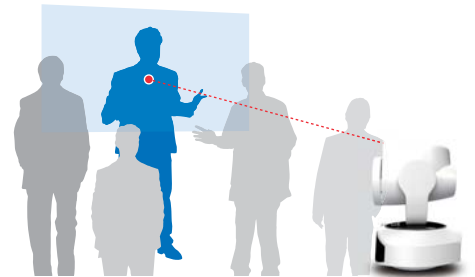

Best.nr: 20101545

Professional Auto-Tracking PTZ Conference Camera

**5x Wide-Angle
Optical Zoom Lens**

Perfect Combination of Compact PTZ Camera and Auto-Tracking Technology

AREC CI-T25H Auto-Tracking PTZ Camera is a professional-grade wide-angle PTZ camera that also can track a moving presenter automatically while shooting video. Combining a high-performance pan/tilt/zoom camera, compact design and AREC's excellent motion-sensitive tracking technology, AREC CI-T25H is ideal for small to mid-size conference room or lecture capture, and is easy to move and work between meeting rooms.

- Capable of production quality Full HD video output up to 1080/60p via HDMI, USB and IP transmission
- Easy integration with various video conferencing softwares and hard codec system
- Compact and affordable professional PTZ conferencing cameras with superior auto-tracking technology
- Plug-and-play compatibility: USB connectivity to PC and Laptop
- Featuring a 5x optical zoom that delivers smooth pan, tilt, and zoom-in performance
- Automatic tracking without a camera operator, keeping the presenter in frame while shooting video
- Accurate and smooth tracking performance. Superior continued smooth movement even in situations where a presenter is writing on a whiteboard or close-up shots, just like a professional cameraman does
- Able to start automatic tracking while turning on the positioner's power, without complicated setting
- Enable to move and work between meeting rooms freely
- Professional integration capabilities including RS-232 and VISCA protocol. IP control available
- Wide range Pan/ Tilt/ Zoom actions, perfect fit for small to mid-size conference rooms or enterprise training rooms

Accurate and Smooth Tracking Performance

In order to capture presenter's best performance, AREC CI-T25H provides smooth tracking technology, ensuring that presenter is always in close-up, even if that person turns their back to the audience or walks back.