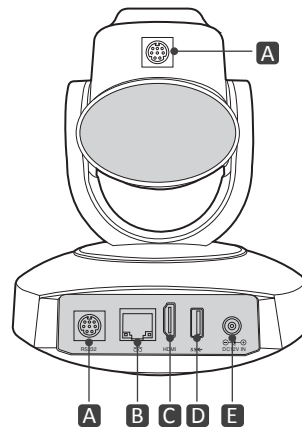

Via RTMP, AREC CI-T25H can stream live video to all popular CDNs, such as Youtube, Facebook, Twitch, and Ustream.

Product Appearance & Connectors

CI-T25H

CI-T25H Interface

- A** RS-232 port for auto tracking
- B** Ethernet RJ-45
- C** HDMI output
- D** USB 3.0 output
- E** Power (DC 12V)

AM-600

- 1** Ø3.5 audio input jack
(workable with AREC Media Station)
- 2** Power / tracking on-off
- 3** Microphone pairing / mute
(workable with AREC Media Station)
- 4** Power (Micro USB port)

Remote Controller

- 1** Power on-off
- 2** Zoom in/ Zoom out
- 3** Camera direction control

Auto-Tracking Technology	AREC's motion-sensitive and smooth tracking technology
Auto-Tracking Range	3~7m, auto-zoom, auto-focus
Image Sensor	1/2.8" progressive CMOS
Max. Resolution	1920x1080 @ 60fps (IP Streaming) 1920x1080 @ 60fps (HDMI/USB 3.0)
Optical Lens	5x optical zoom
Pan/Tilt Rotation	-135°~+135°, -30°~+30°
Minimum Illumination	0.5 lux @ F1.8
Focal Length	3.1 - 15.5mm
Iris	F1.8 (wide) / F2.8 (tele)
View Angle	83.7° (wide) / 20° (tele)
Video Compression	H.264
White Balance	Auto / Manual / One Push
Image Setting	BLC / WDR / 2D & 3D noise reduction
Video Output Port	HDMI + USB 3.0 + IP (RJ-45)
Control Port	RS-232
Control Protocol	VISCA/Pelco-D/Pelco-P
Network Protocol	RTSP, RTMP, ONVIF
Network Interface	RJ-45, 100Mbps Ethernet
Dimension (L x W x H)	126.7 x 151.2 x 179.5 mm
Weight	1.45kg
Positioner	AM-600
Control Buttons	Power/ Tracking On-Off, Microphone Pairing/ Mute
Tracking Effective Distance	Working Distance 3~7m
Microphone Effective Range	12m radius (only with AREC Media Stations)
Power Supply	Built-in rechargeable lithium battery
Power Input	Micro-USB
Power Consumption	4 hours, after fully charged
Dimension (L x W x H)	82 x 40 x 18 mm
Weight	70g