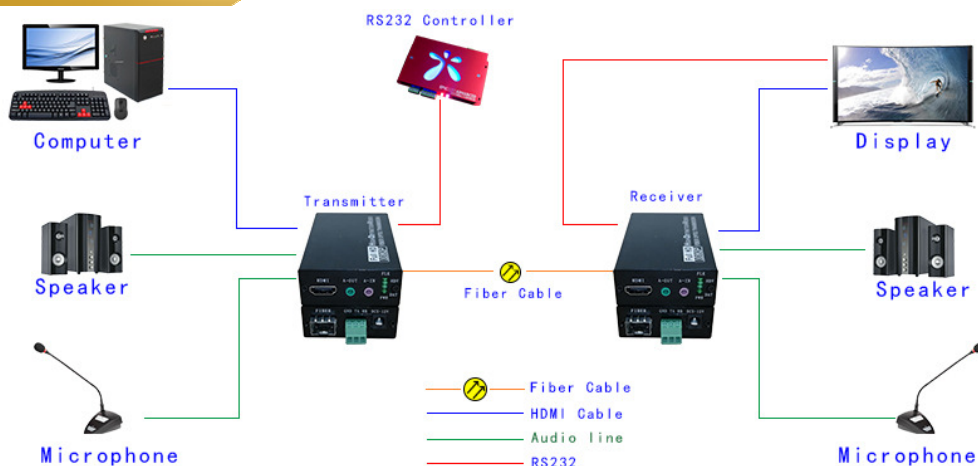

Application