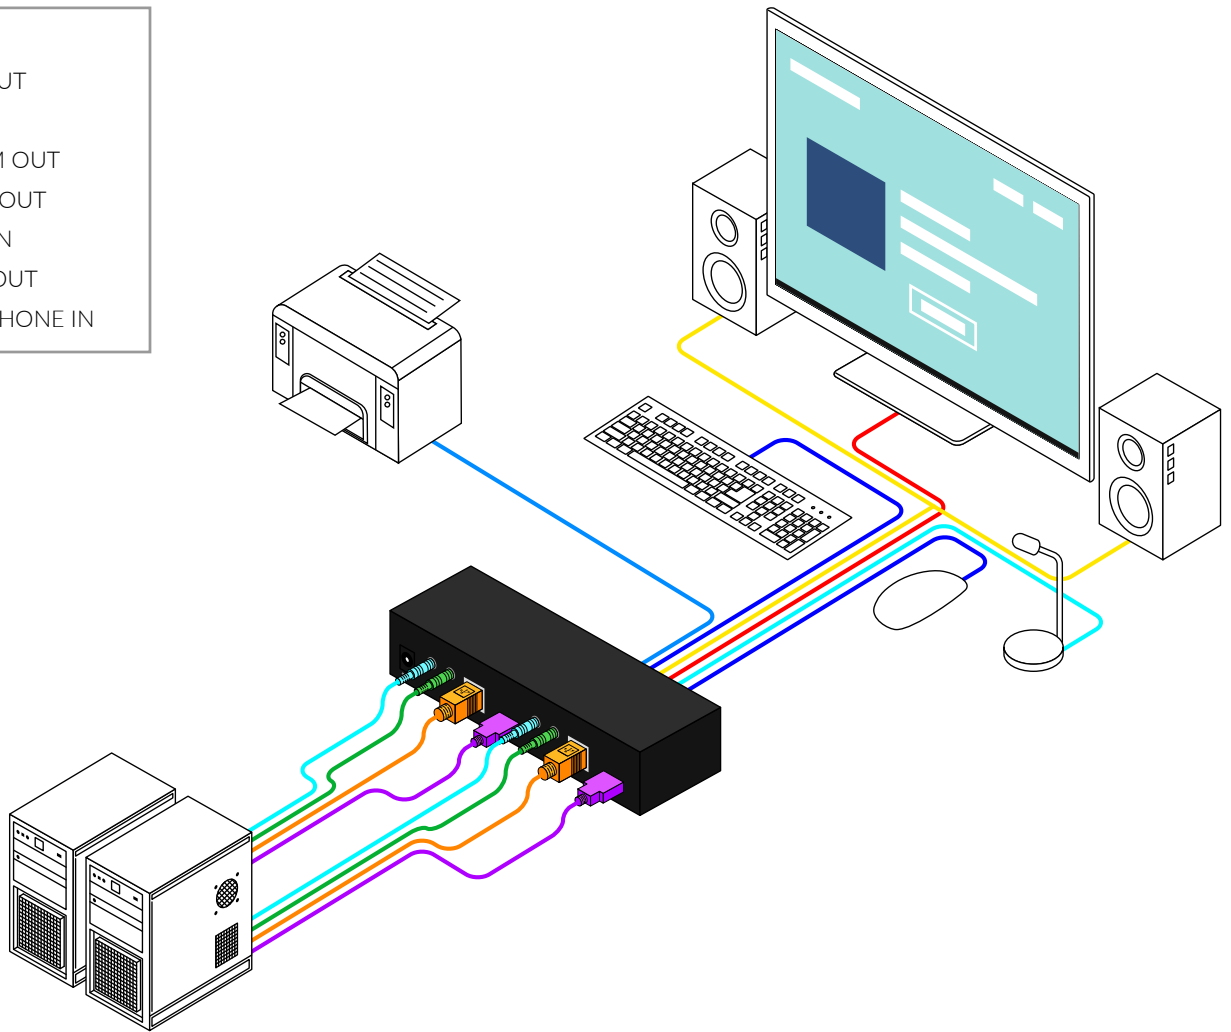

OVERVIEW

KVM Switch allows the control of two computers with 4K single HDMI video output via a single console set of USB keyboard/mouse/hub, microphone, speaker and display. KVM Switch has built-in USB 2.0 compliant and 3.5mm mini stereo ports allow sharing of the USB keyboard/mouse/hub, speaker, and microphone among the connected computers. The switching between the connected computers is executed by using the front panel or keyboard hotkey commands. Product set-up is quick and simple with no software to install, so you're ready to go right out of the box.

- HDMI IN
- HDMI OUT
- USB IN
- USB K/M OUT
- USB 2.0 OUT
- AUDIO IN
- AUDIO OUT
- MICROPHONE IN